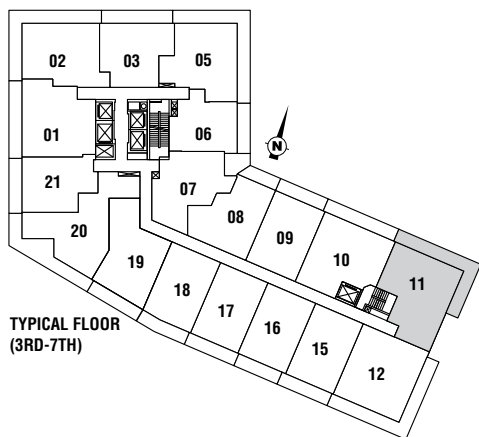

LEONE | 903 SQUARE FEET | TWO BEDROOM