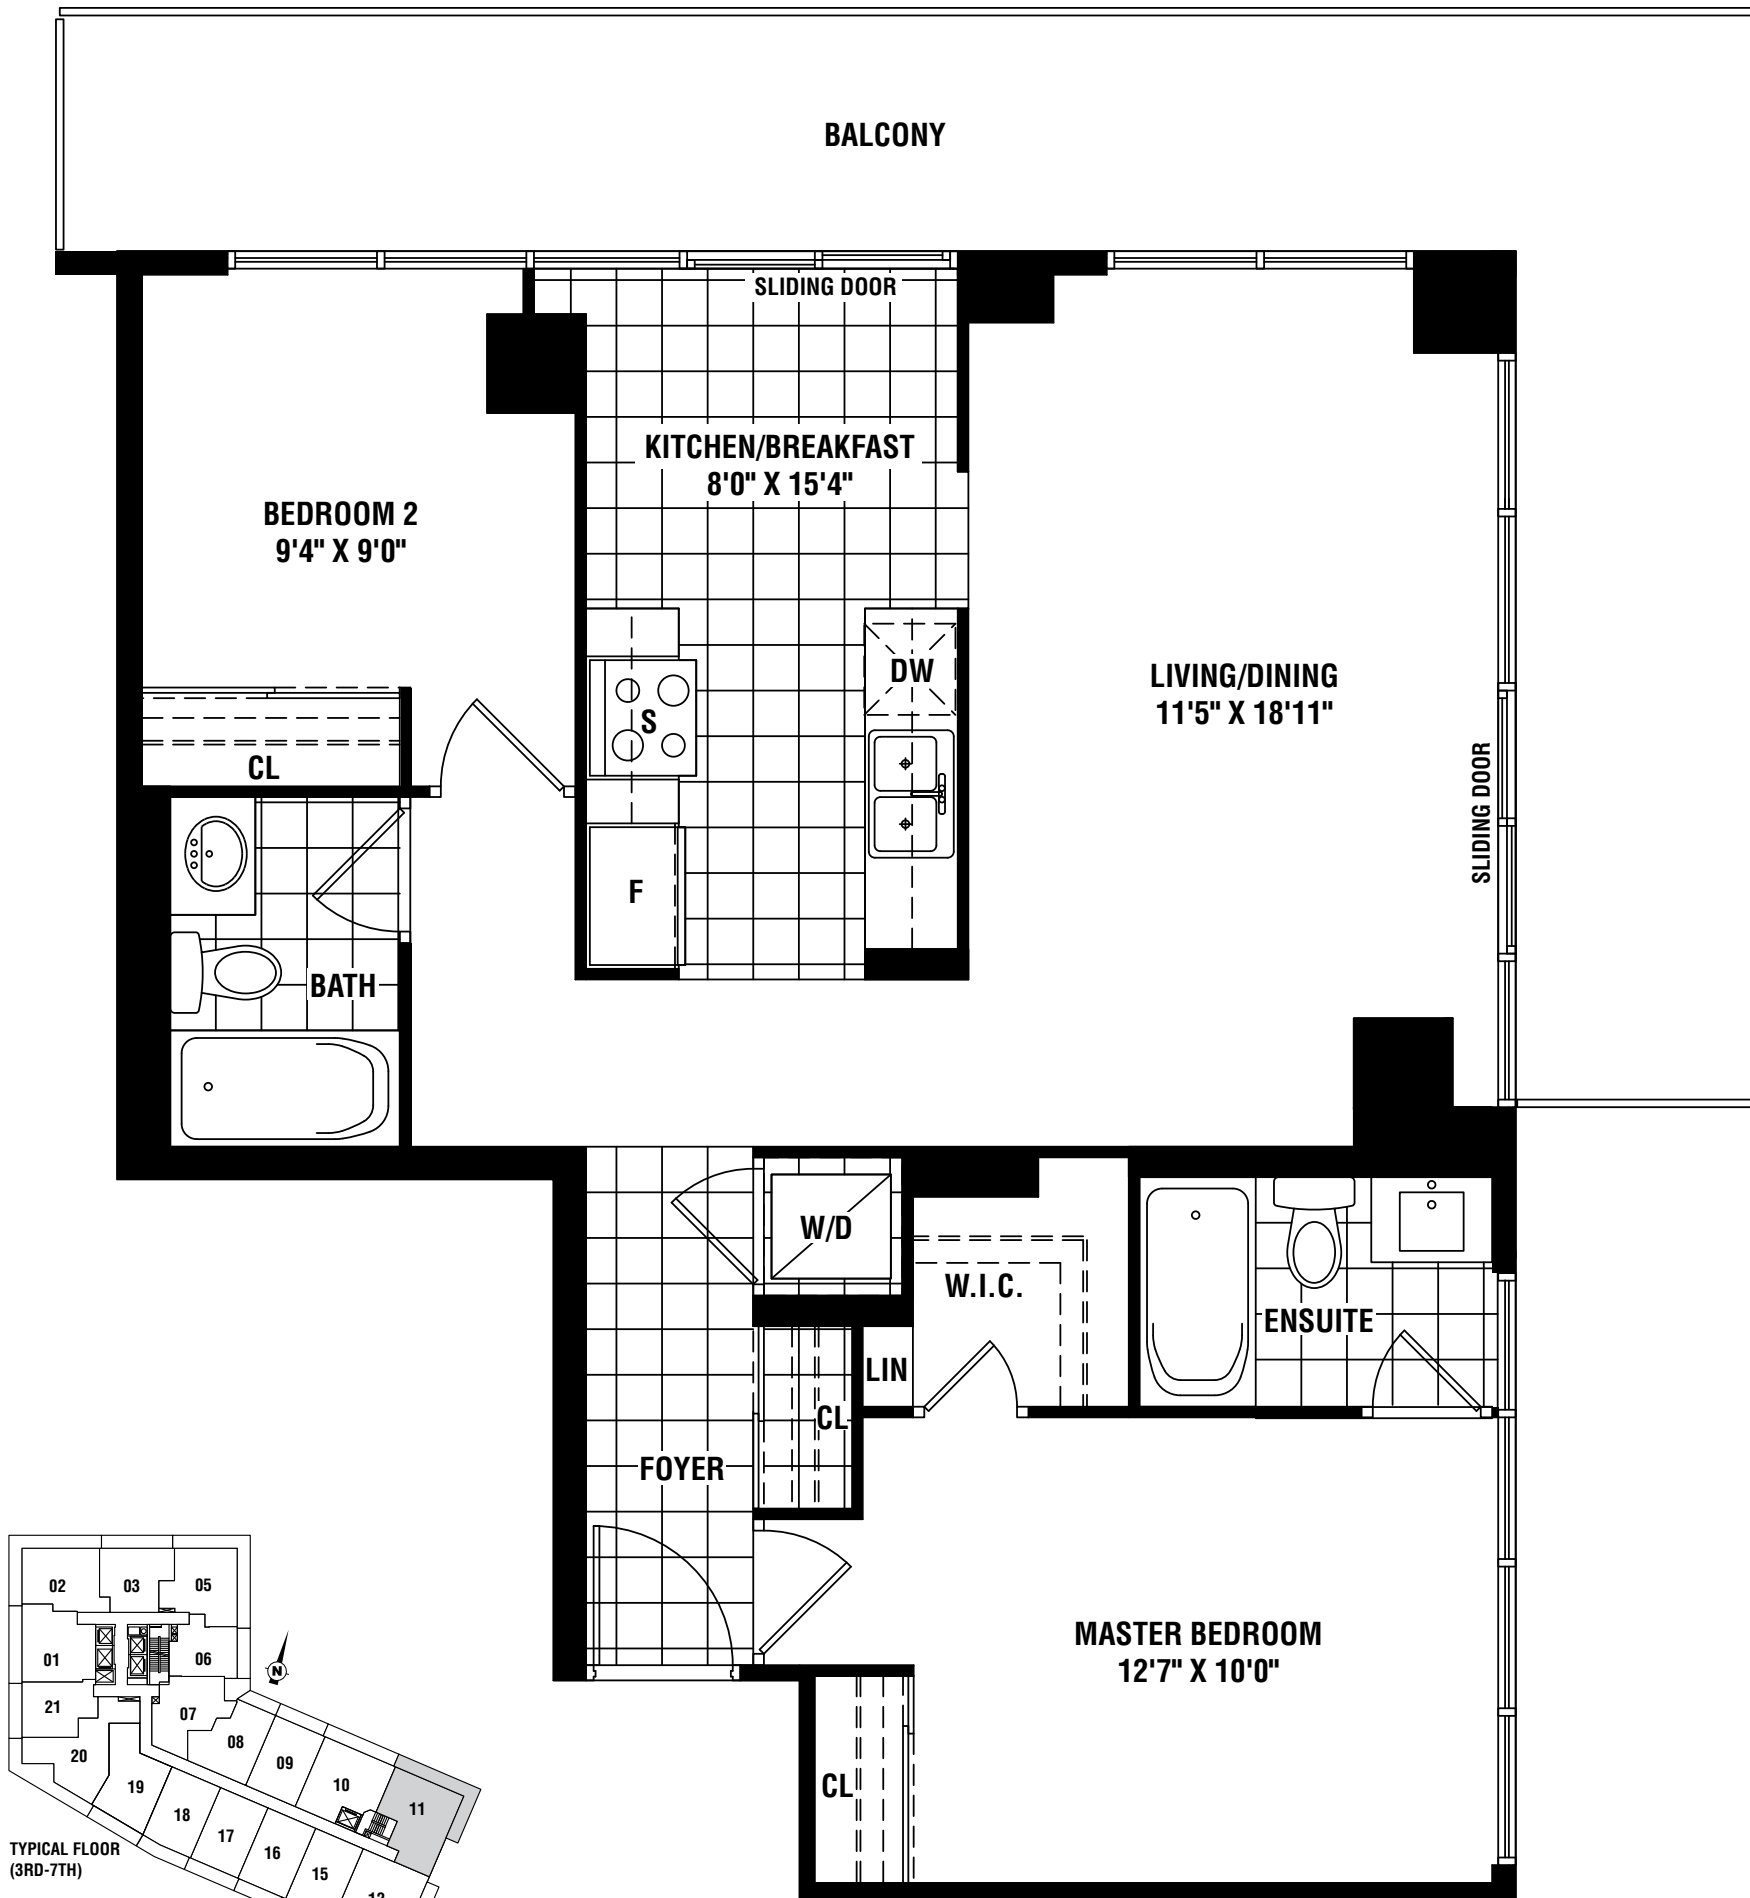

LEONE | 903 SQUARE FEET | TWO BEDROOM