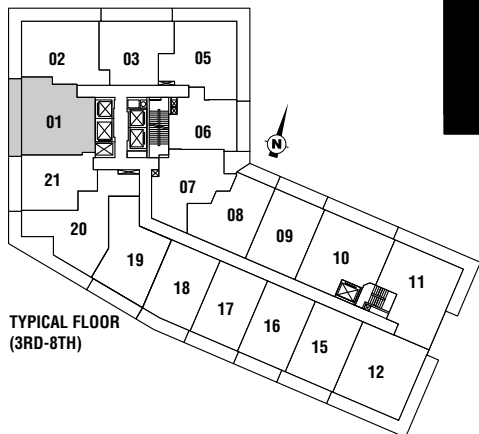

ROSSINI ĩ 847 SQUARE FEET ĩ TWO BEDROOM