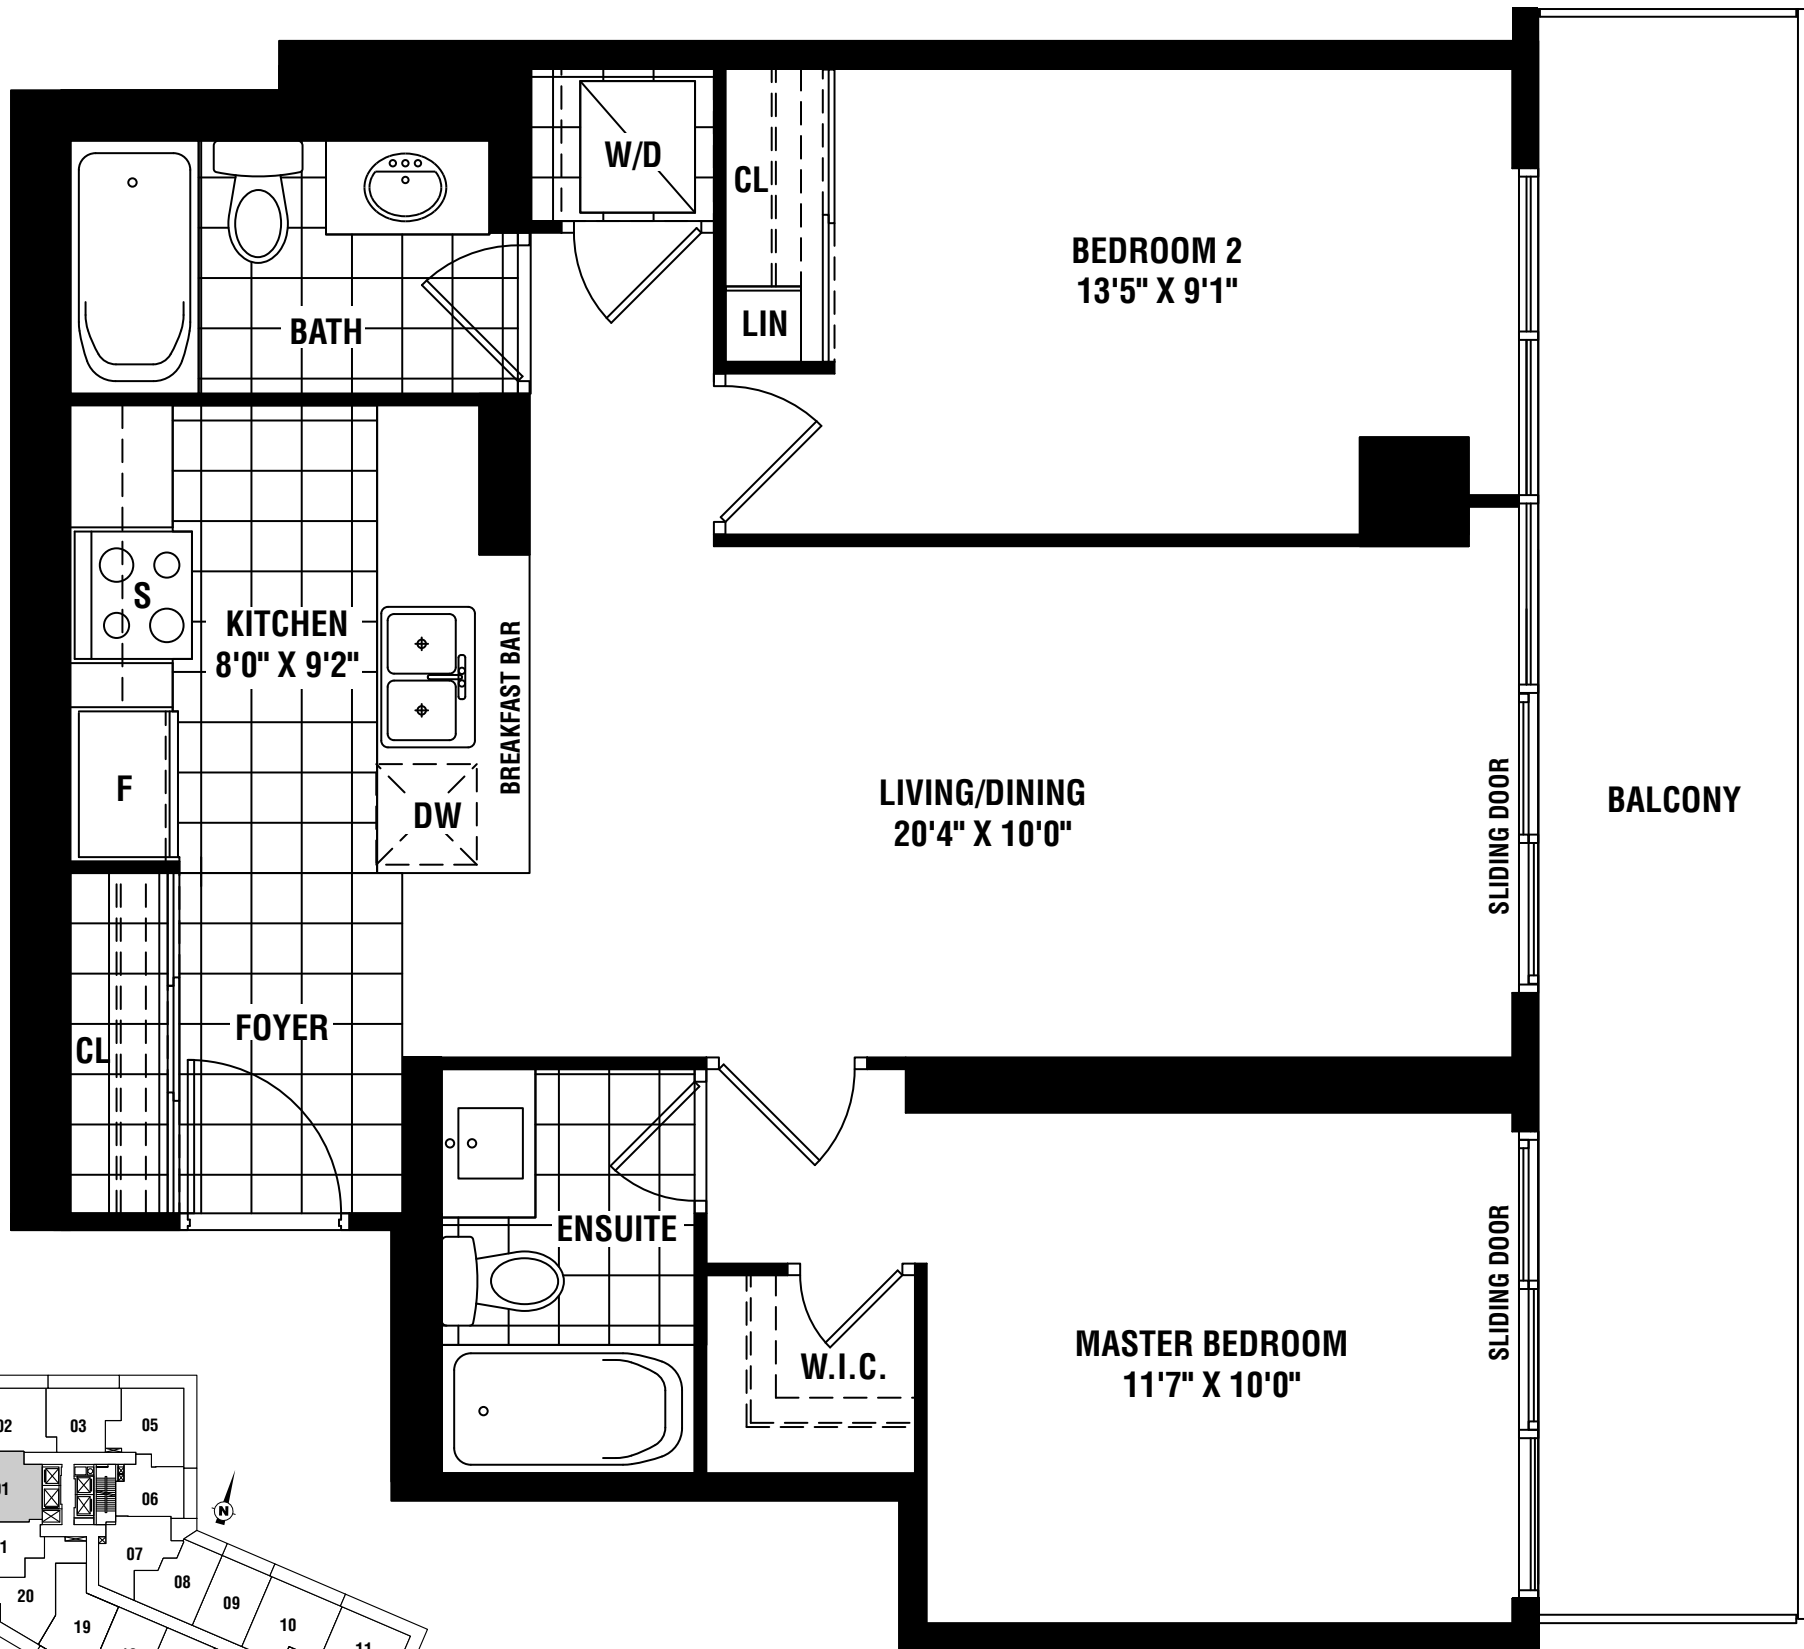

ROSSINI ĩ 847 SQUARE FEET ĩ TWO BEDROOM